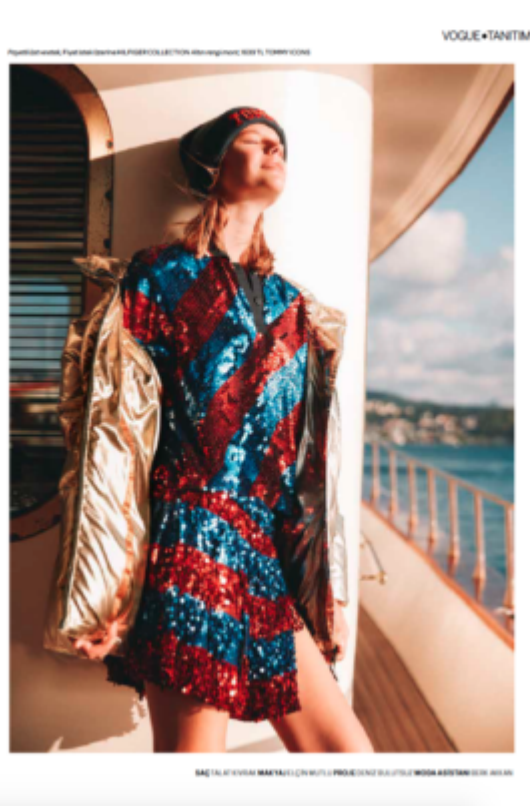

Liza Manchenko

177 | 84 / 64 / 92 / 40 | Light Brown / Brown

TRUE MODELS

Liza Manchenko

177 | 84 / 64 / 92 / 40 | Light Brown / Brown

TRUE MODELS

Liza Manchenko

177 | 84 / 64 / 92 / 40 | Light Brown / Brown