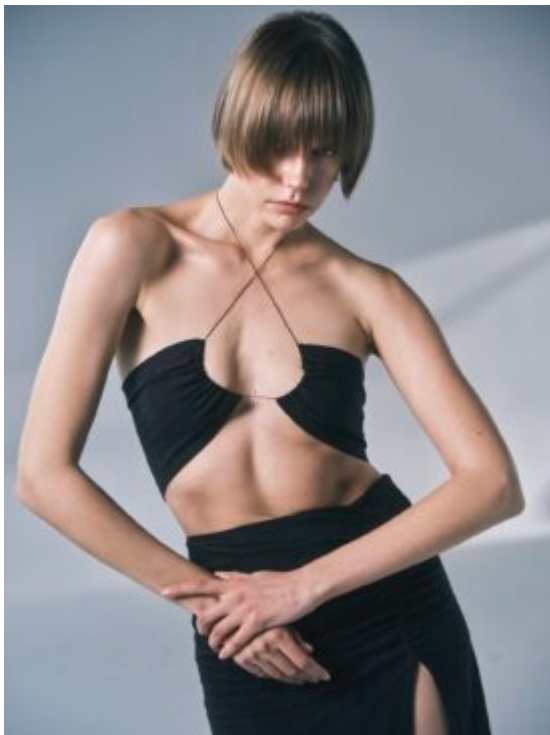

TRUE MODELS

Liza Manchenko

177 | 84 / 64 / 92 / 40 | Light Brown / Brown

TRUE MODELS

Liza Manchenko

177 | 84 / 64 / 92 / 40 | Light Brown / Brown

TRUE MODELS

Liza Manchenko

177 | 84 / 64 / 92 / 40 | Light Brown / Brown

TRUE MODELS

Liza Manchenko

177 | 84 / 64 / 92 / 40 | Light Brown / Brown

TRUE MODELS

Liza Manchenko

177 | 84 / 64 / 92 / 40 | Light Brown / Brown

TRUE MODELS

Liza Manchenko

177 | 84 / 64 / 92 / 40 | Light Brown / Brown

TRUE MODELS

Liza Manchenko

177 | 84 / 64 / 92 / 40 | Light Brown / Brown

TRUE MODELS

Liza Manchenko

177 | 84 / 64 / 92 / 40 | Light Brown / Brown

TRUE MODELS

Liza Manchenko

177 | 84 / 64 / 92 / 40 | Light Brown / Brown

TRUE MODELS

Liza Manchenko

177 | 84 / 64 / 92 / 40 | Light Brown / Brown

TRUE MODELS