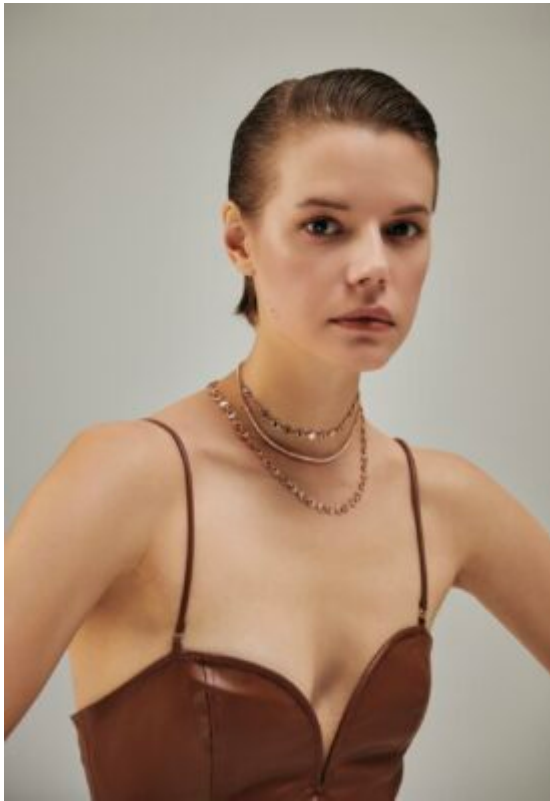

TRUE MODELS

Liza Manchenko

177 | 84 / 64 / 92 / 40 | Light Brown / Brown

TRUE MODELS

Liza Manchenko

177 | 84 / 64 / 92 / 40 | Light Brown / Brown

TRUE MODELS

Liza Manchenko

177 | 84 / 64 / 92 / 40 | Light Brown / Brown

TRUE MODELS

Liza Manchenko

177 | 84 / 64 / 92 / 40 | Light Brown / Brown

TRUE MODELS

Liza Manchenko

177 | 84 / 64 / 92 / 40 | Light Brown / Brown

TRUE MODELS

Liza Manchenko

177 | 84 / 64 / 92 / 40 | Light Brown / Brown

TRUE MODELS

Liza Manchenko

177 | 84 / 64 / 92 / 40 | Light Brown / Brown

TRUE MODELS

Liza Manchenko

177 | 84 / 64 / 92 / 40 | Light Brown / Brown