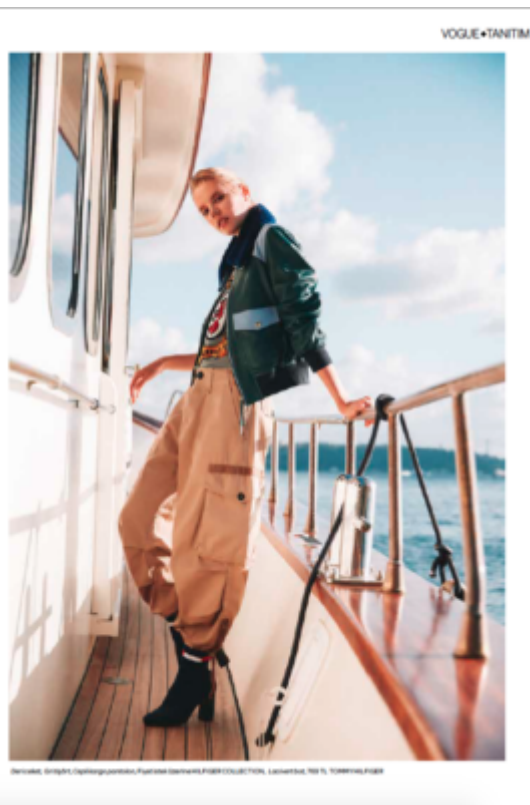

Liza Manchenko

177 | 84 / 64 / 92 / 40 | Light Brown / Brown

TRUE MODELS

Liza Manchenko

177 | 84 / 64 / 92 / 40 | Light Brown / Brown

TRUE MODELS

Liza Manchenko

177 | 84 / 64 / 92 / 40 | Light Brown / Brown