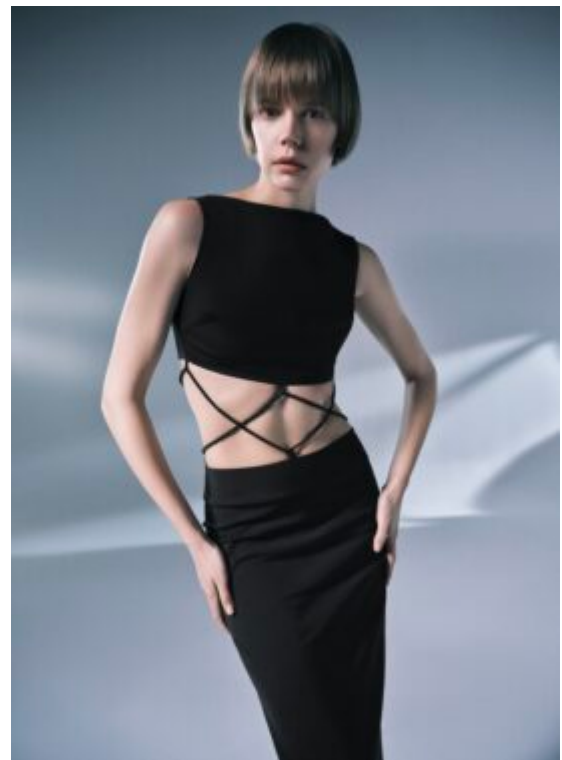

TRUE MODELS

Liza Manchenko

177 | 84 / 64 / 92 / 40 | Light Brown / Brown

TRUE MODELS

Liza Manchenko

177 | 84 / 64 / 92 / 40 | Light Brown / Brown

TRUE MODELS

Liza Manchenko

177 | 84 / 64 / 92 / 40 | Light Brown / Brown

TRUE MODELS

Liza Manchenko

177 | 84 / 64 / 92 / 40 | Light Brown / Brown

TRUE MODELS

Liza Manchenko

177 | 84 / 64 / 92 / 40 | Light Brown / Brown

TRUE MODELS

Liza Manchenko

177 | 84 / 64 / 92 / 40 | Light Brown / Brown

TRUE MODELS

Liza Manchenko

177 | 84 / 64 / 92 / 40 | Light Brown / Brown

TRUE MODELS

Liza Manchenko

177 | 84 / 64 / 92 / 40 | Light Brown / Brown